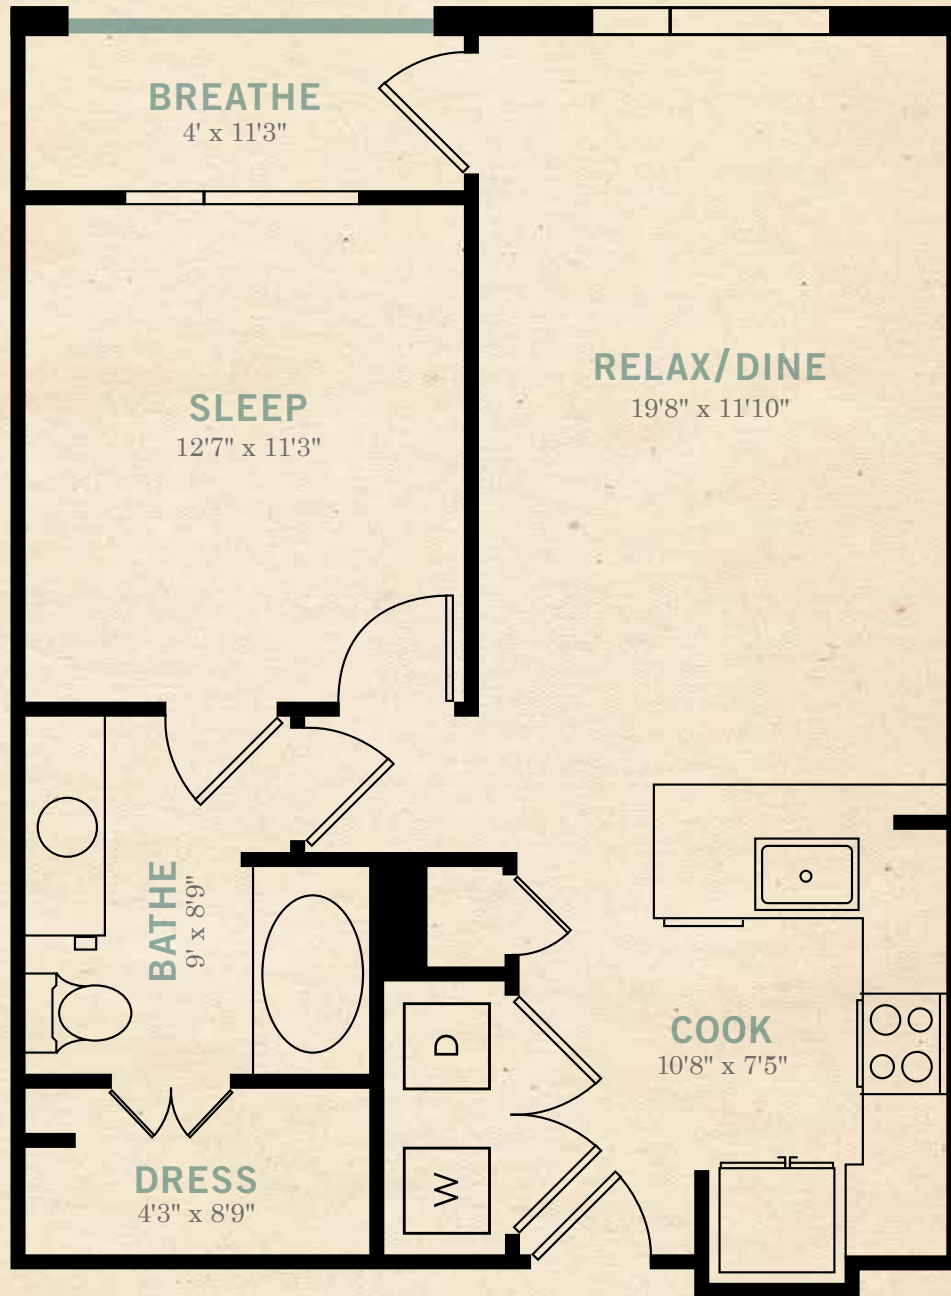

ALEXAN
RIVEREDGE

R

1 BR, 1 BA

INTERIOR - 706 S.F.

UNIT PLAN

A2

FINISHES OPTION 1

FINISHES OPTION 2

- A
- B
- E
- LW

COMMUNITY MAP LAYOUT

COMMUNITY MAP KEY

- Gather in the large, open Clubroom
- Sync in the WiFi Lounge
- See the view from the Outdoor Skyline Terrace
- Float in our Resort-style Pool featuring Private Cabanas
- Meet and greet at the Street Level Plaza
- Slow your ride in Bike Parking
- Sweat at the Strength & Cardio Gym
- Stretch at the Yoga Studio
- Charge at the Electric Car Charging Stations
- Relax in the Resident Lounge Areas complete with TVs
- Scrub at the Dog Wash
- Get moving at the Dog Run
- Grill at the Outdoor Kitchen & Grilling Areas complete with TVs
- Dominate at the Covered Outdoor Bar with Ping Pong
- Warm up at our Courtyard Fire Pits