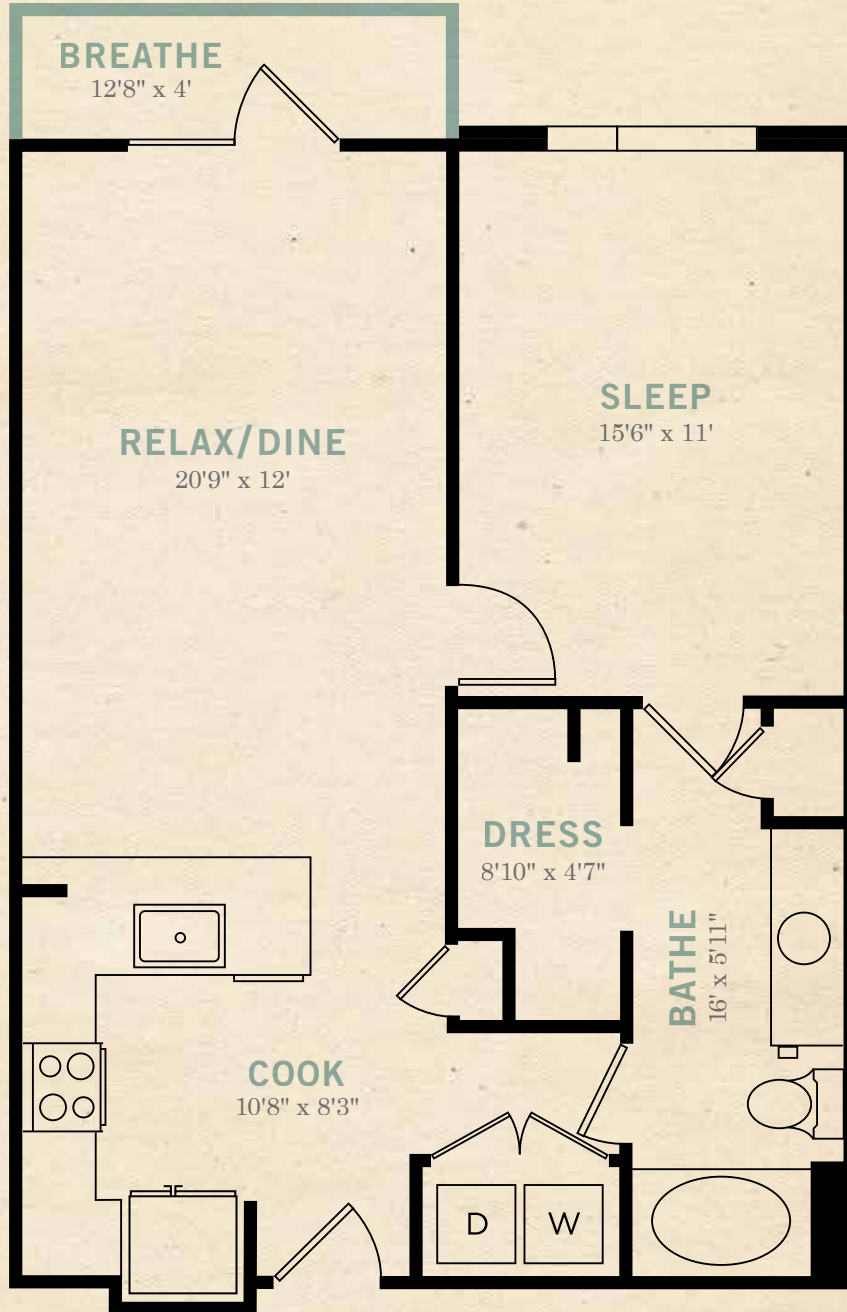

ALEXAN
RIVEREDGE

R

1 BR, 1 BA

INTERIOR - 783 S.F.

UNIT PLAN

A4

FINISHES OPTION 1

FINISHES OPTION 2