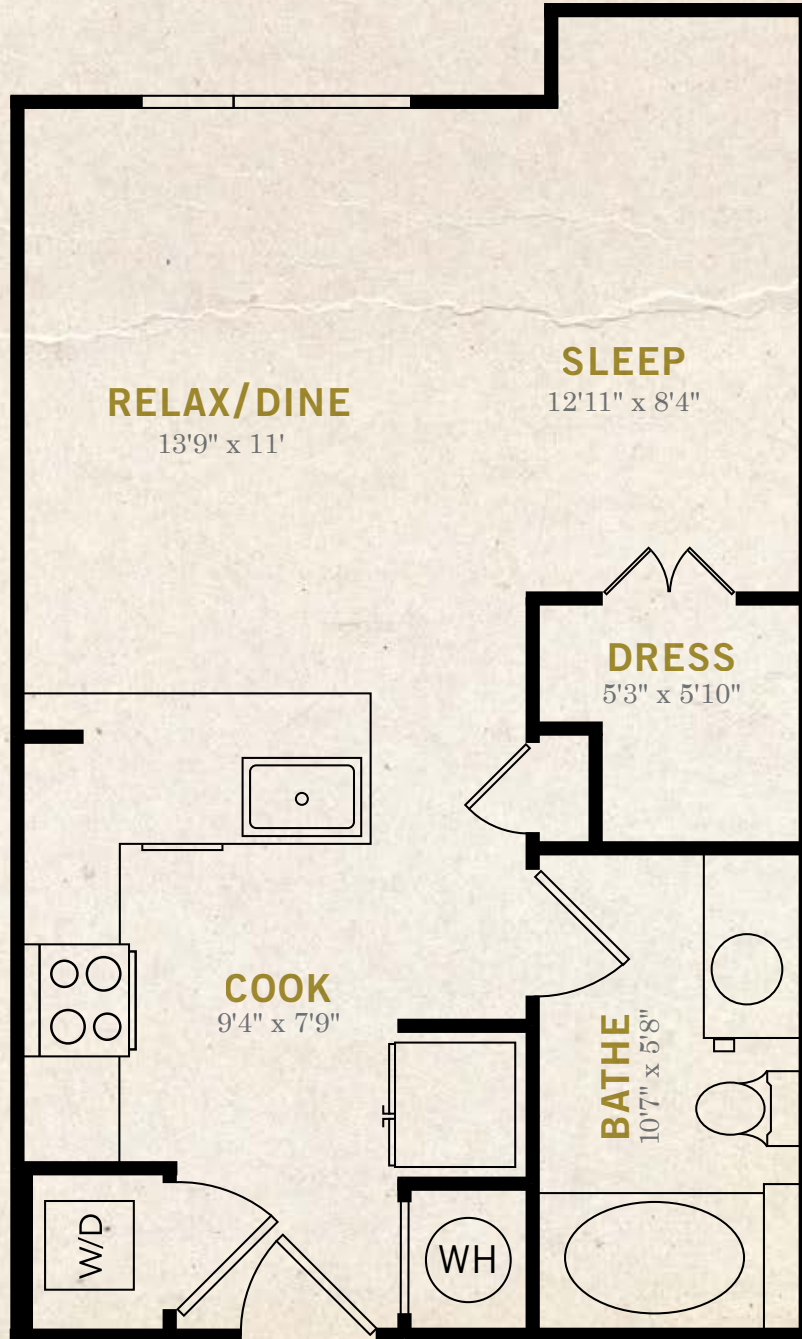

ALEXAN  
RIVEREDGE

R

1 BR, 1 BA

INTERIOR - 515 S.F.

UNIT PLAN

E1

FINISHES OPTION 1

FINISHES OPTION 2